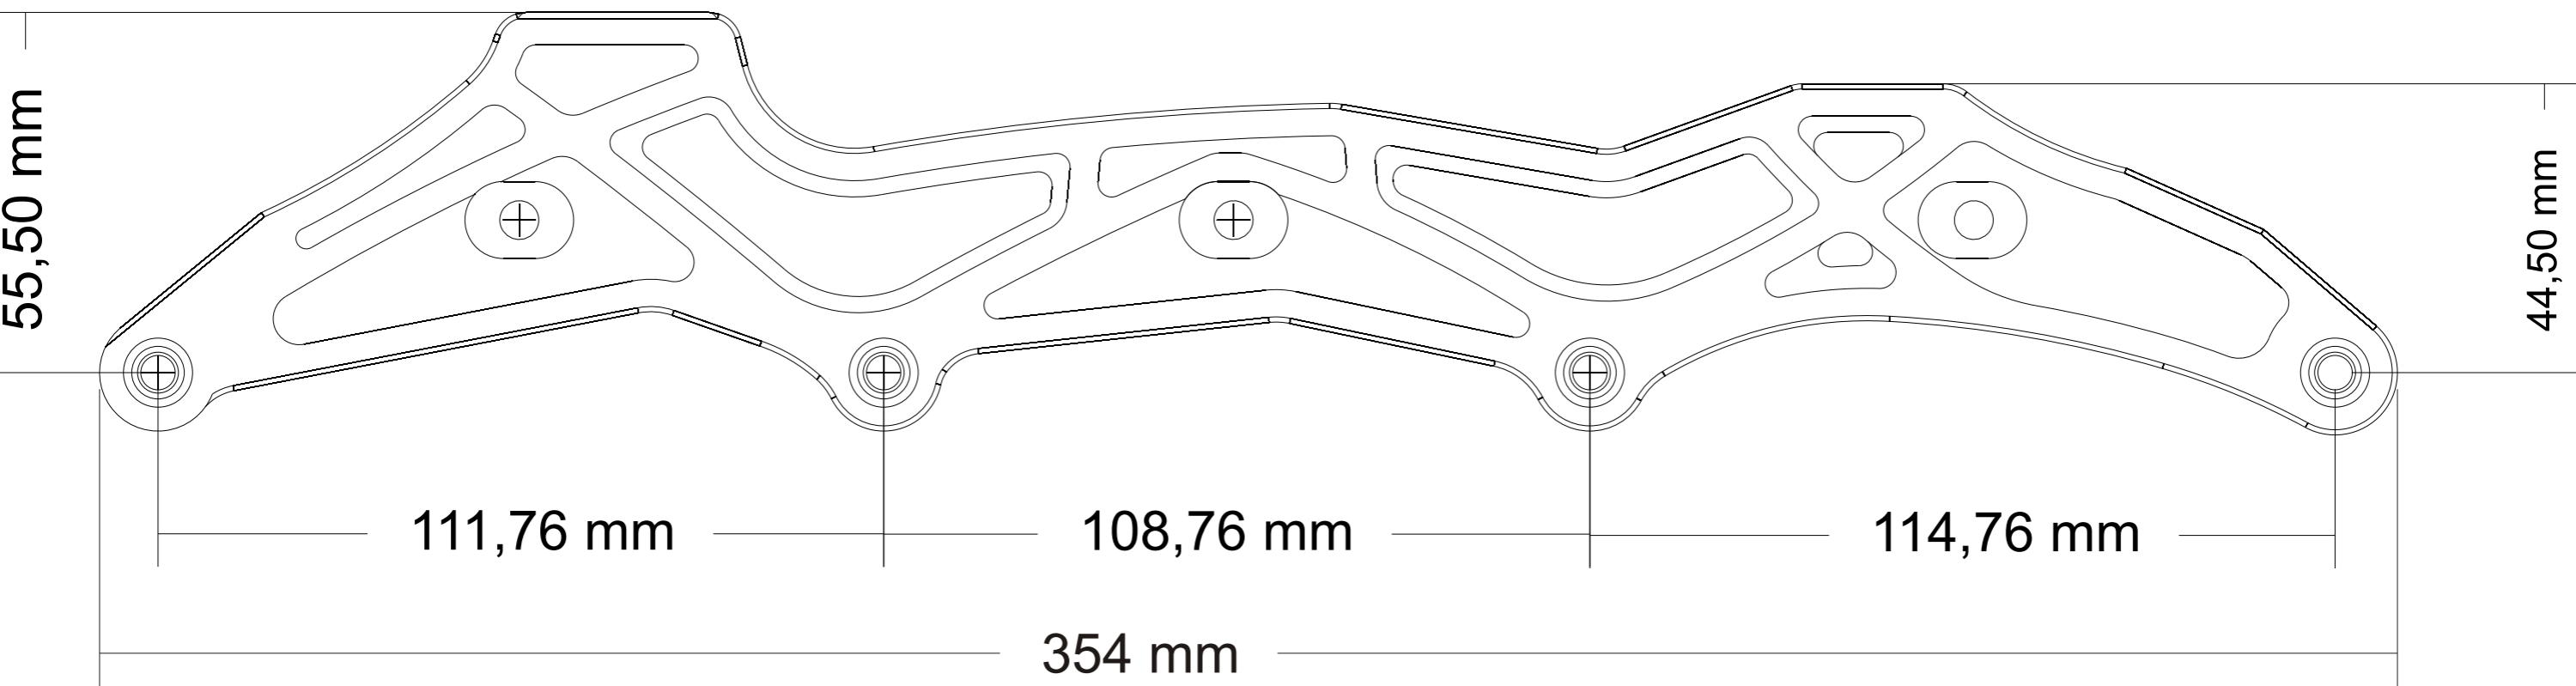

ACH980-XTECH-195-4X110-frame

ACH965-XTECH-195-2X100-2X110-Hilo-Frame

ACH968-XTECH-195-4X100-Frame

ACH969-XTECH-195-4X100-short(12.1") Frame

ACH975-XTECH-195-2X90-2X100-Hilo-frame

ACH967-XTECH-165-4X100-FRAME

ACH966-XTECH-165-2X90-2X100-Hilo-Frame

ACH970-XTECH-2X84-2X90-165-150 Hilo-frame