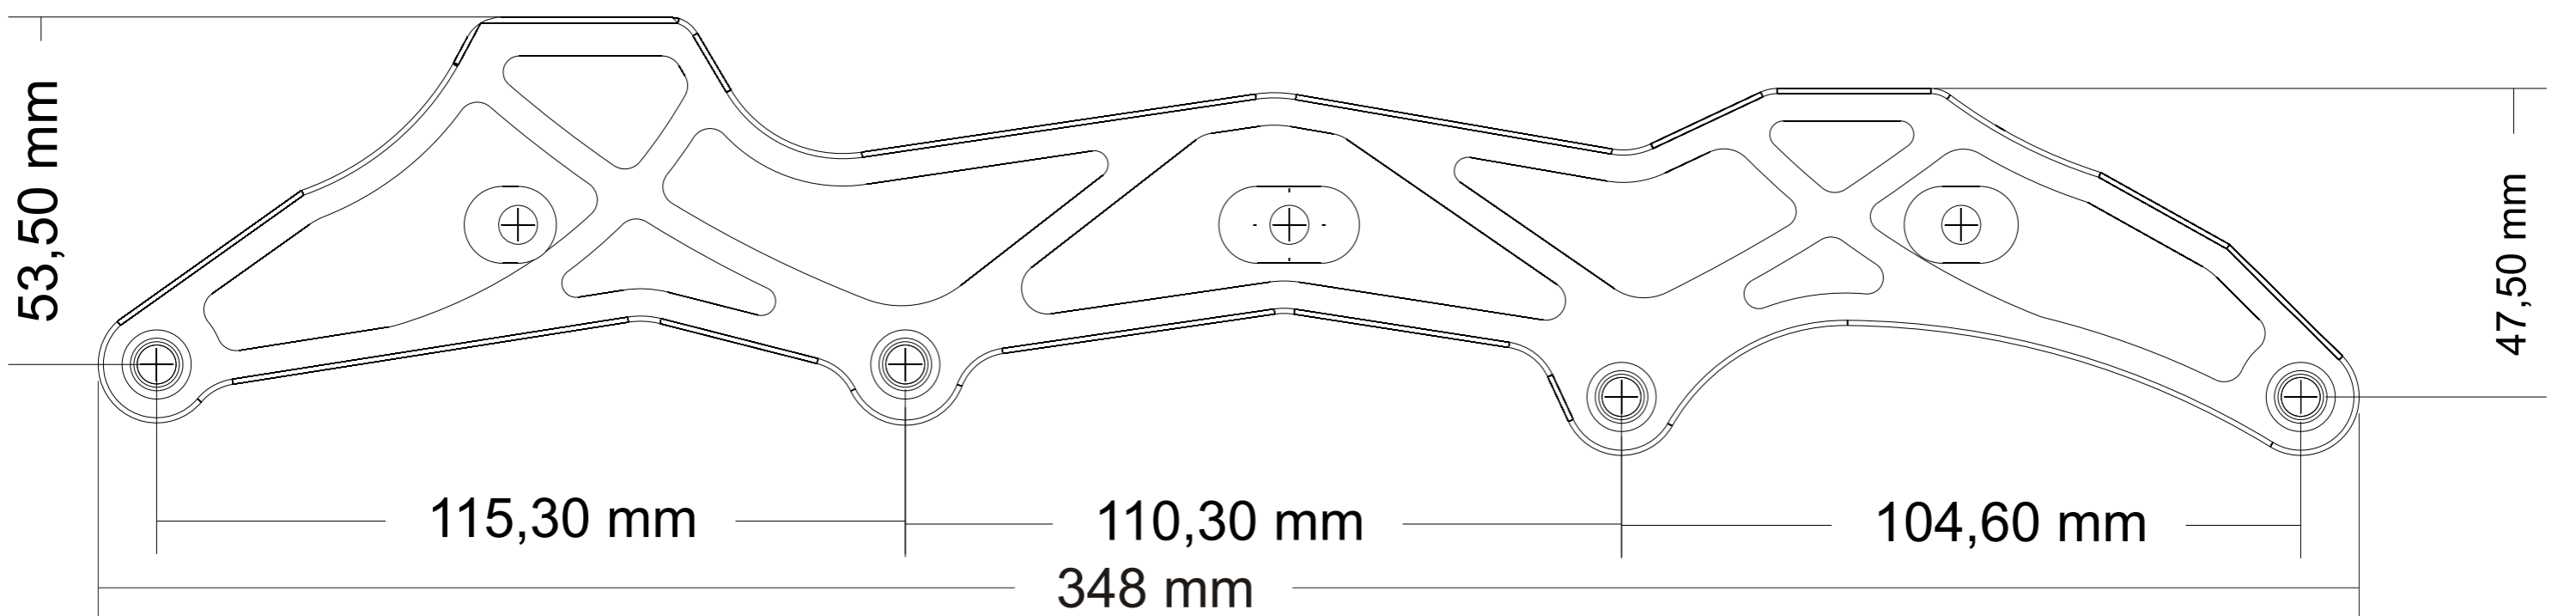

ACH980-XTECH-195-4X110-frame

ACH965-XTECH-195-2X100-2X110-Hilo-Frame

ACH968-XTECH-195-4X100-Frame

ACH969-XTECH-195-4X100-short(12.1") Frame

ACH975-XTECH-195-2X90-2X100-Hilo-frame

ACH967-XTECH-165-4X100-FRAME

ACH966-XTECH-165-2X90-2X100-Hilo-Frame

ACH970-XTECH-2X84-2X90-165-150 Hilo-frame