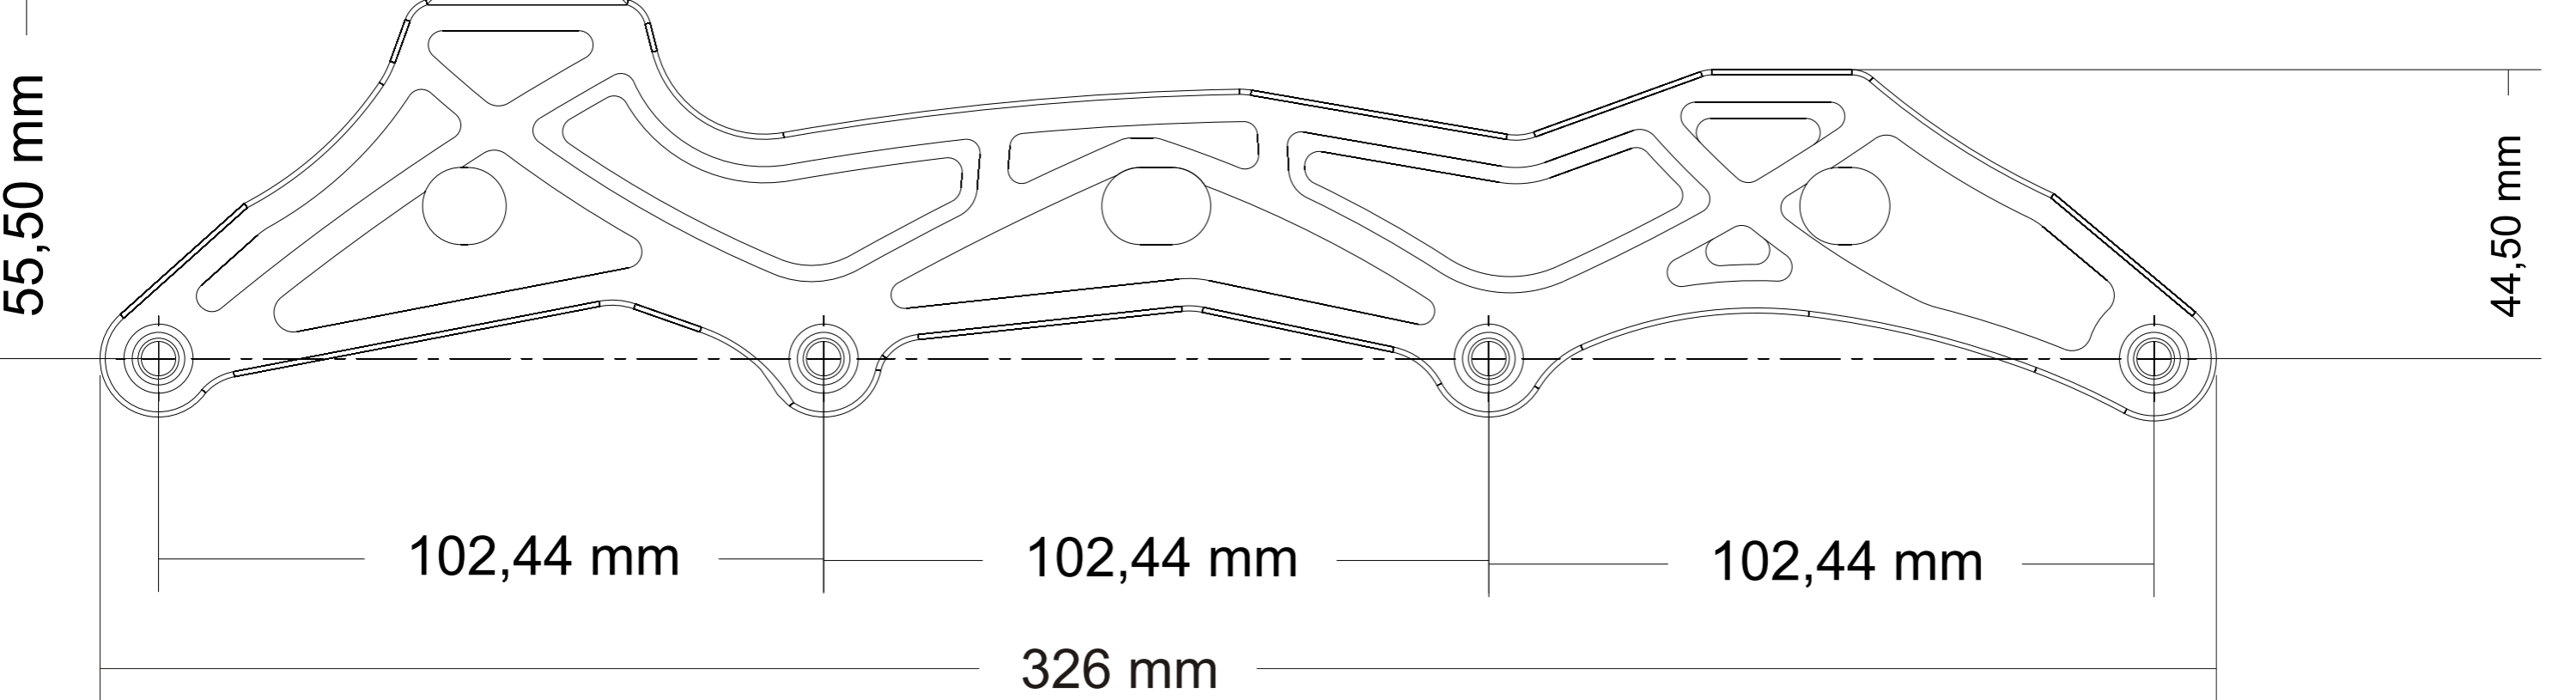

ACH980-XTECH-195-4X110-frame

ACH965-XTECH-195-2X100-2X110-Hilo-Frame

ACH968-XTECH-195-4X100-Frame

ACH969-XTECH-195-4X100-short(12.1") Frame

ACH975-XTECH-195-2X90-2X100-Hilo-frame

ACH967-XTECH-165-4X100-FRAME

ACH966-XTECH-165-2X90-2X100-Hilo-Frame

ACH970-XTECH-2X84-2X90-165-150 Hilo-frame