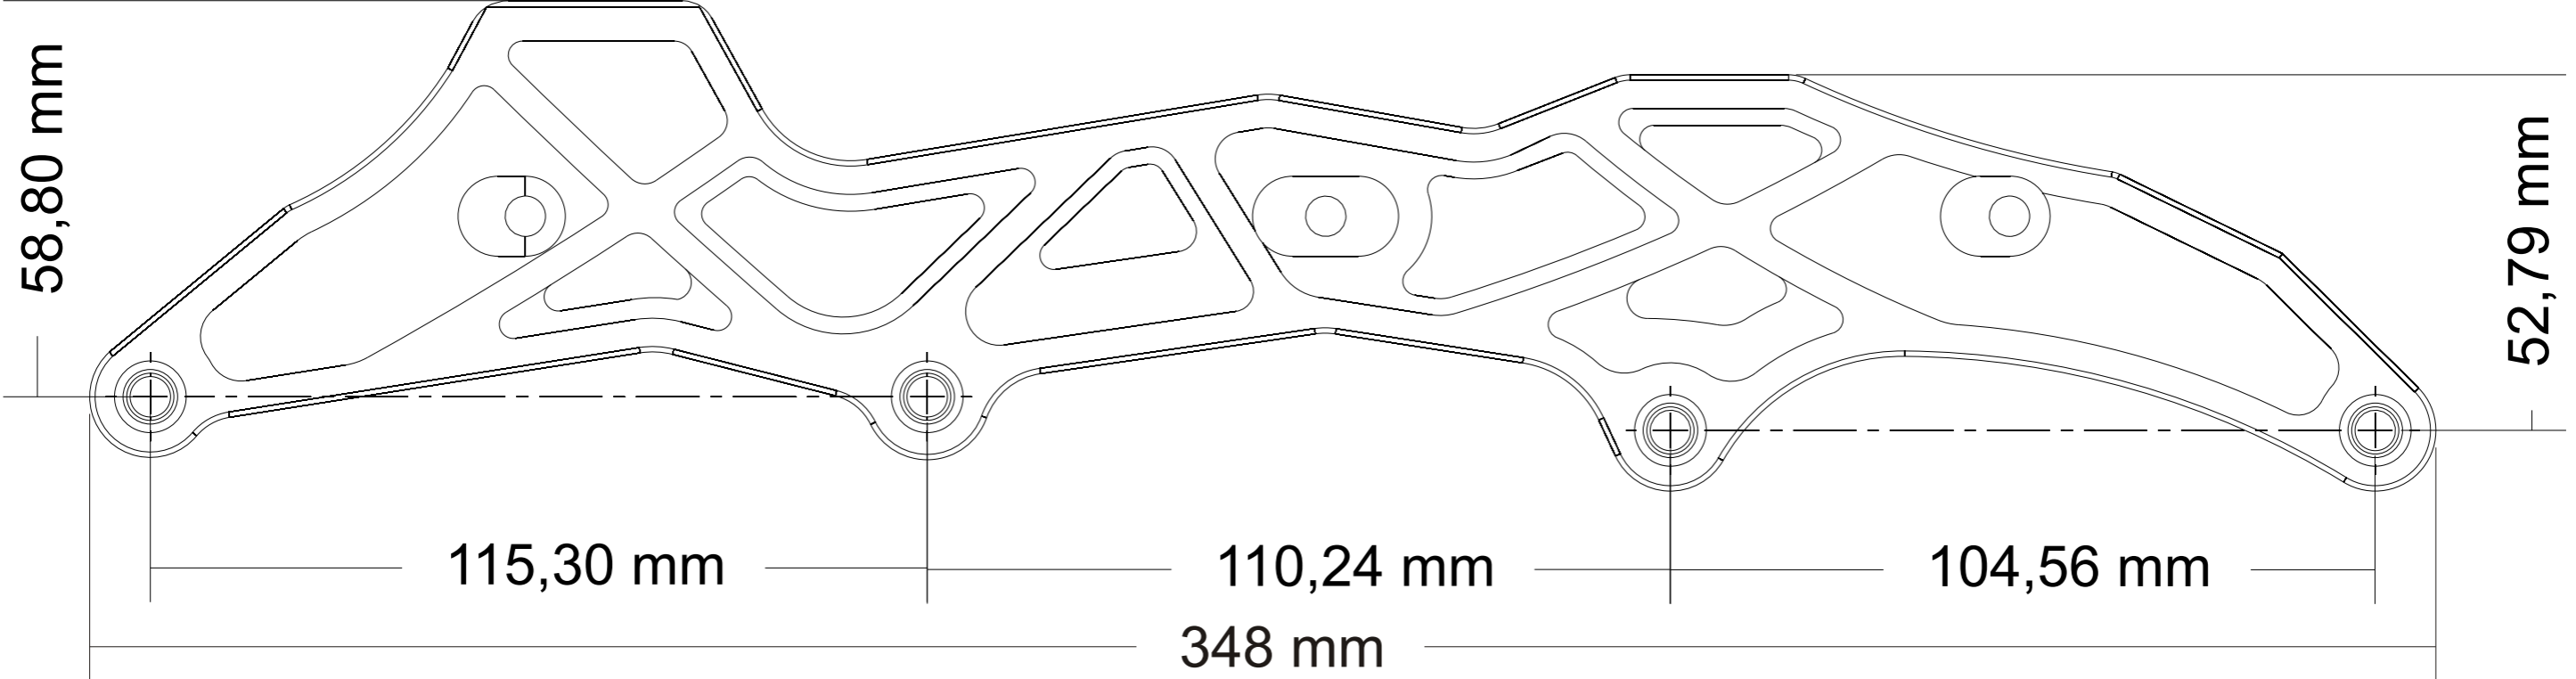

ACH980-XTECH-195-4X110-frame

ACH965-XTECH-195-2X100-2X110-Hilo-Frame

ACH968-XTECH-195-4X100-Frame

ACH969-XTECH-195-4X100-short(12.1") Frame

ACH975-XTECH-195-2X90-2X100-Hilo-frame

ACH967-XTECH-165-4X100-FRAME

ACH966-XTECH-165-2X90-2X100-Hilo-Frame

ACH970-XTECH-2X84-2X90-165-150 Hilo-frame